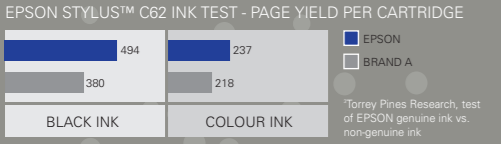

The Final Facts
The research proves not only that: "you get what you pay for", but with genuine Epson inks, you get substantially more. For more on the advantages of using genuine Epson inks versus non-genuine inks, go to www.epson.com/genuineink.

www.epson.com.sg
www.epsonphoto.com.sg